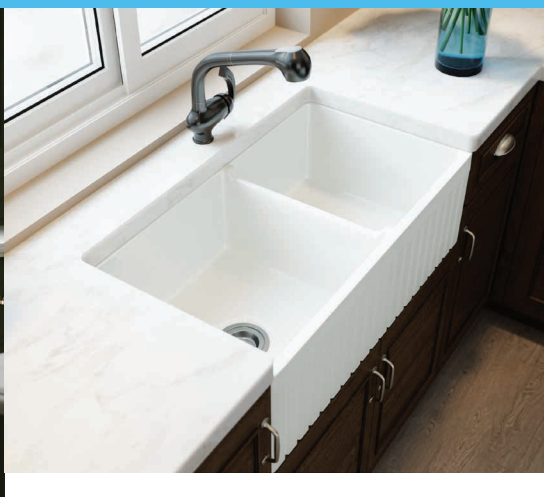

EXAMPLE:

SUPPORT FRAME

877.946.5725
Toledo, Ohio
Sales@MRDirectInt.com
www.MRDirectInt.com