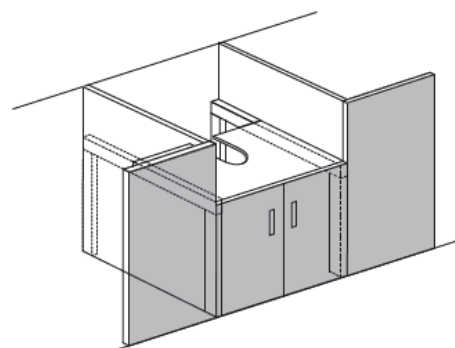

EXAMPLE:

SUPPORT FRAME

877.946.5725
Toledo, Ohio
Sales@MRDirectInt.com
www.MRDirectInt.com