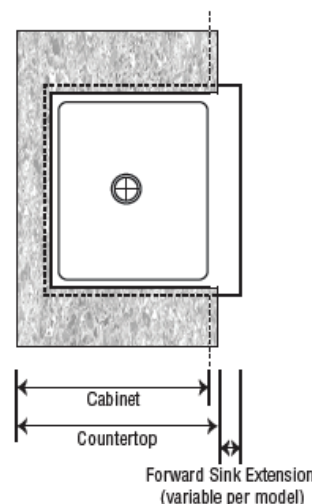

EXAMPLE:

UNDERMOUNT WITH POSITIVE REVEAL