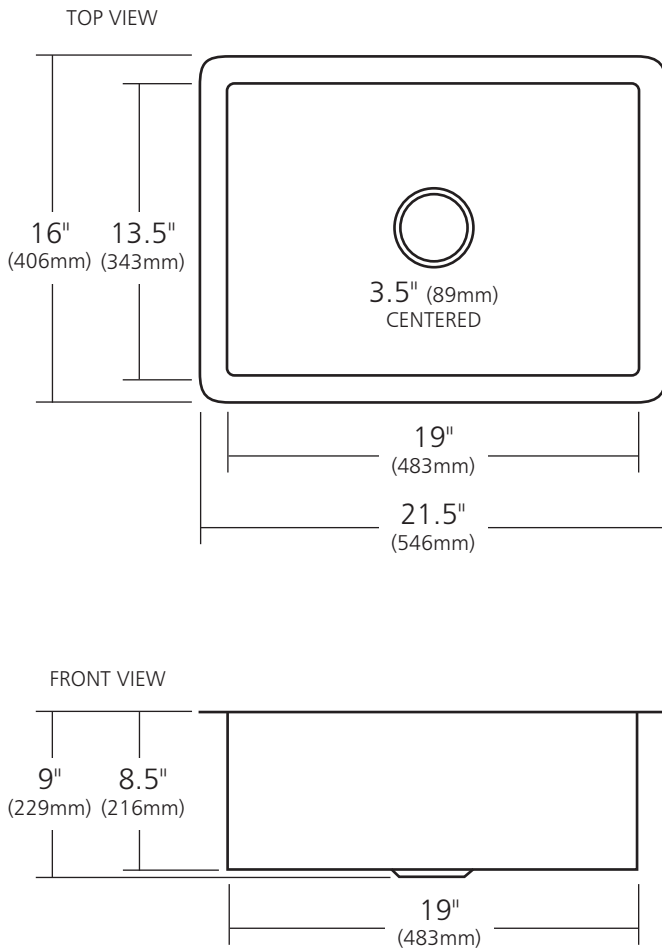

SPECIFICATIONS

COCINA 21

Cocina Series

CPK278 Antique
CPK578 Brushed Nickel

PRODUCT DETAILS

- 21.5" x 16" x 9" OD (546mm x 406mm x 229mm)
- 19" x 13.5" x 8.5" ID (483mm x 343mm x 216mm)
- Hand hammered 16 gauge recycled copper
- 3.5" (89mm) drain opening
- Dimensions are not exact and may vary $\pm .5"$ (13mm)

INSTALLATION

- Undermount

COORDINATING PRODUCTS

- Drains: DR320 or DR340
- Bottom Grid: GR1813
- MetalProtect™

STANDARDS COMPLIANCE

- UPC/cUPC compliant

IMPORTANT

Due to the handcrafted nature of this product, it will vary in finish, texture, hammering, and other details. Dimensions may vary up to .5" (13mm). We strongly recommend waiting for the actual product before making any installation cuts.