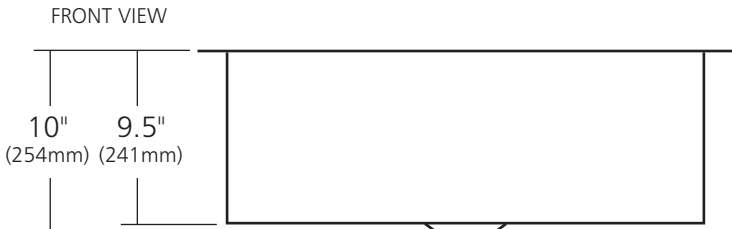

*SPECIFICATIONS*

**COCINA 30**

*Cocina Series*

CPK293 Antique  
 CPK593 Brushed Nickel  
 CPS493 Polished Copper

**PRODUCT DETAILS**

- 30" x 18.5" x 10" OD (762mm x 470mm x 254mm)
- 27" x 15.5" x 9.5" ID (686mm x 394mm x 241mm)
- Hand hammered 16 gauge recycled copper
- 3.5" (89mm) drain opening
- Dimensions are not exact and may vary  $\pm .5"$  (13mm)

**INSTALLATION**

- Undermount

**COORDINATING PRODUCTS**

- Drains: DR320 or DR340
- Bottom Grid: GR2614
- MetalProtect™

**STANDARDS COMPLIANCE**

- UPC/cUPC compliant

**IMPORTANT**

Due to the handcrafted nature of this product, it will vary in finish, texture, hammering, and other details. Dimensions may vary up to .5" (13mm). We strongly recommend waiting for the actual product before making any installation cuts.