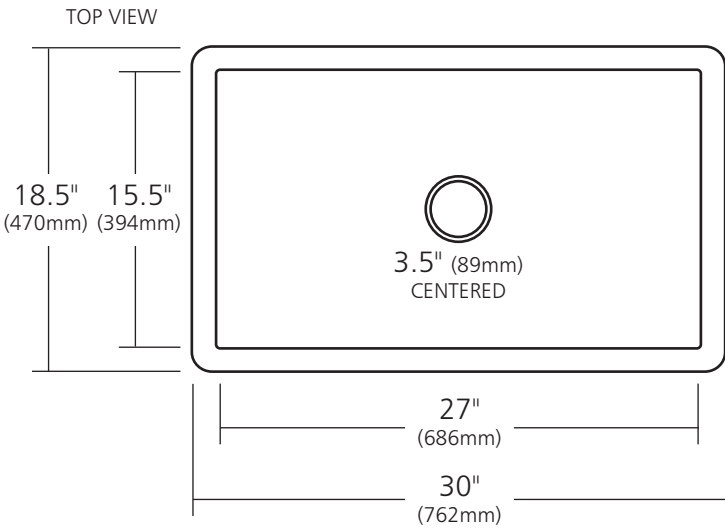

*SPECIFICATIONS*

**COCINA 30**

*Cocina Series*

CPK293 Antique  
 CPK593 Brushed Nickel  
 CPS493 Polished Copper

**PRODUCT DETAILS**

- 30" x 18.5" x 10" OD (762mm x 470mm x 254mm)
- 27" x 15.5" x 9.5" ID (686mm x 394mm x 241mm)
- Hand hammered 16 gauge recycled copper
- 3.5" (89mm) drain opening
- Dimensions are not exact and may vary  $\pm .5"$  (13mm)

**INSTALLATION**

- Undermount

**COORDINATING PRODUCTS**

- Drains: DR320 or DR340
- Bottom Grid: GR2614
- MetalProtect™

**STANDARDS COMPLIANCE**

- UPC/cUPC compliant

**IMPORTANT**

Due to the handcrafted nature of this product, it will vary in finish, texture, hammering, and other details. Dimensions may vary up to .5" (13mm). We strongly recommend waiting for the actual product before making any installation cuts.