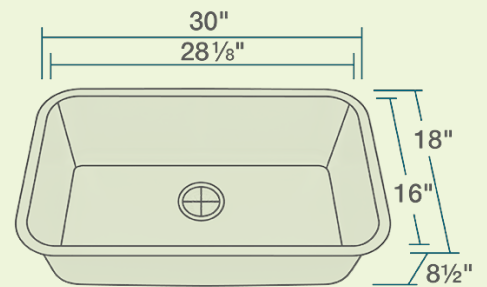

- 30" x 18" x 8 1/2"
- Undermount Installation
- 33" Minimum Cabinet Size
- 16- or 18-Gauge Steel Available
- Certified High-Quality 304 Stainless Steel
- Brushed Satin Finish
- Offset Drain
- Thick Sound Dampener Rubber Pad
- Fully Insulated
- One-Piece Construction
- Cardboard Cutout Template Included
- Installation Hardware Included
- Limited Lifetime Warranty