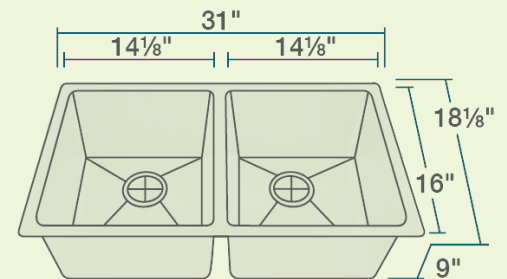

# 3109D Double Bowl 3/4" Radius Sink

- 31" x 18 1/8" x 9"
- Undermount Installation
- 33" Minimum Cabinet Size
- 18-Gauge Steel
- Offset Drain
- Thick Sound Dampener Rubber Pad
- Cardboard Cutout Template Included
- Installation Hardware Included
- Limited Lifetime Warranty

## Features

Undermount Installation 	33" Minimum Cabinet Size 	18 Gauge 	Cold-Rolled Stainless Steel 	Offset Drain 3 1/2" 	Sound Dampening 
Fully Insulated 	Cutout Template 	Hardware Included 	Limited Lifetime Warranty 	Two Bowls, Equal 	