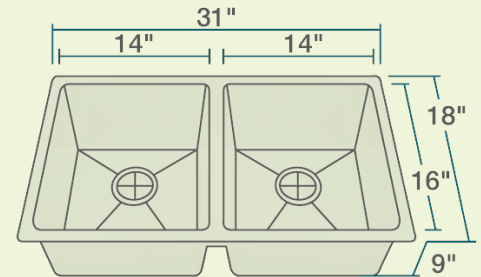

3120D-SLW Undermount 3/4" Radius Sink with White SinkLink

- 31" x 18" x 9"
- 33" Minimum Cabinet Size
- 14-, 16- or 18-Gauge Steel Available
- Certified High-Quality 304 Stainless Steel
- Brushed Satin Finish
- Offset Drain
- Thick Sound Dampener Rubber Pad
- Fully Insulated
- Cardboard Cutout Template Included
- Installation Hardware Included
- Limited Lifetime Warranty

Accessories

*Accessories not included

16g UPC: 841412127615

18g UPC: 819084019033

Features

<p>Undermount Installation</p>	<p>33" Minimum Cabinet Size</p>	<p>14, 16, or 18 Gauge Available</p>	<p>Cold-Rolled Stainless Steel</p>	<p>Brushed-Satin Finish</p>	<p>Offset Drain 3 1/2"</p>
<p>Sound Dampening</p>	<p>Fully Insulated</p>	<p>Cutout Template</p>	<p>Hardware Included</p>	<p>Limited Lifetime Warranty</p>	<p>Two Bowls, Equal</p>