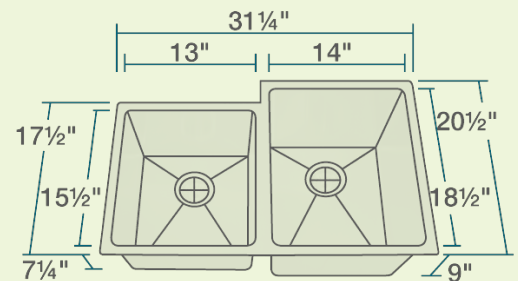

- 31 1/4" x 20 1/2" x 9"
- 33" Minimum Cabinet Size
- 14-, 16- or 18-Gauge Steel Available
- Certified High-Quality 304 Stainless Steel
- Brushed Satin Finish
- Offset Drain
- Thick Sound Dampener Rubber Pad
- Fully Insulated
- Cardboard Cutout Template Included
- Installation Hardware Included
- Limited Lifetime Warranty

Accessories

*Accessories not included

16g UPC: 841412127639

18g UPC: 819084019057

Features

<p>Undermount Installation</p>	<p>33" Minimum Cabinet Size</p>	<p>14, 16, or 18 Gauge Available</p>	<p>Cold-Rolled Stainless Steel</p>	<p>Brushed-Satin Finish</p>	<p>Offset Drain 3 1/2"</p>
<p>Sound Dampening</p>	<p>Fully Insulated</p>	<p>Cutout Template</p>	<p>Hardware Included</p>	<p>Limited Lifetime Warranty</p>	<p>Two Bowls, Offset</p>