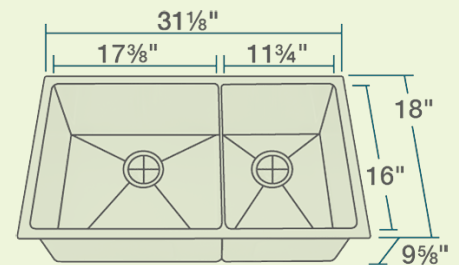

3160L Double Bowl 3/4" Radius Sink

Stainless Steel

Stainless Steel is the most popular choice for today's kitchens due to its clean look and durability. The beautiful brushed satin finish helps to hide small scratches that may occur over the lifetime of the sink. Our Stainless Steel sinks are made from high quality 14, 16, 18 or 20 gauge steel. Most models are made of one piece construction that ensures the sturdiest kitchen sink you will find. Our sinks are made from 300-series stainless steel and are guaranteed not to rust or stain. Each sink is fully insulated and has a sound dampening pad. Our stainless steel sinks are backed by a limited lifetime warranty.

- 31 1/8" x 18" x 9 5/8"
- Undermount Installation
- 33" Minimum Cabinet Size
- 14-, 16- or 18-Gauge Steel Available
- Certified High-Quality 304 Stainless Steel
- Offset Drain
- Thick Sound Dampener Rubber Pad
- Fully Insulated
- Cardboard Cutout Template Included
- Installation Hardware Included
- Limited Lifetime Warranty

Accessories

*Accessories not included

16g UPC: 841412140997

18g UPC: 841412141000

Features

<p>Undermount Installation</p>	<p>33" Minimum Cabinet Size</p>	<p>14, 16, or 18 Gauge Available</p>	<p>Cold-Rolled Stainless Steel</p>	<p>Offset Drain 3 1/2"</p>	<p>Sound Dampening</p>
<p>Fully Insulated</p>	<p>Cutout Template</p>	<p>Hardware Included</p>	<p>Limited Lifetime Warranty</p>	<p>Two Bowls, Offset</p>	