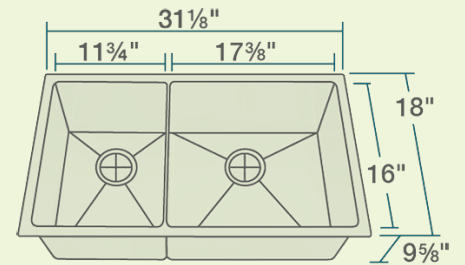

# 3160R Double Bowl 3/4" Sink

- 31 1/8" x 18" x 9 5/8"
- Undermount Installation
- 33" Minimum Cabinet Size
- 14-, 16- or 18-Gauge Steel Available
- Certified High-Quality 304 Stainless Steel
- Offset Drain
- Thick Sound Dampener Rubber Pad
- Fully Insulated
- Cardboard Cutout Template Included
- Installation Hardware Included
- Limited Lifetime Warranty

## Features

Undermount Installation 	33" Minimum Cabinet Size 	14, 16, or 18 Gauge Available 	Cold-Rolled Stainless Steel 	Offset Drain 3 1/2" 	Sound Dampening 
Fully Insulated 	Cutout Template 	Hardware Included 	Limited Lifetime Warranty 	Two Bowls, Offset 	