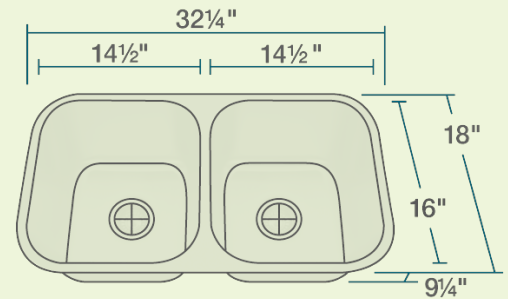

- 32 1/4" x 18" x 9 1/4"
- 16- or 18-Gauge Steel Available
- Certified High-Quality 304 Stainless Steel
- Brushed Satin Finish
- Center Drain
- Thick Sound Dampener Rubber Pad
- Fully Insulated
- One-Piece Construction
- Limited Lifetime Warranty

## Features

Undermount Installation 	33" Minimum Cabinet Size 	16 or 18 Gauge Available 	Cold-Rolled Stainless Steel 	Brushed-Satin Finish 	Center Drain 3 1/2" 
Sound Dampening 	Fully Insulated 	Cutout Template 	Hardware Included 	Limited Lifetime Warranty 	Two Bowls, Equal 