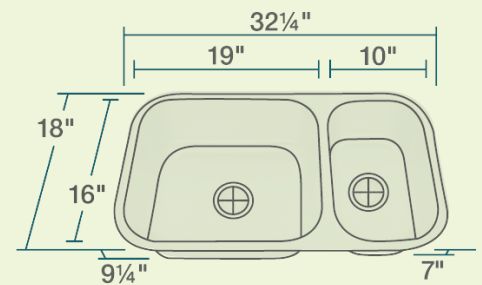

- 32 1/4" x 18" x 9 1/4"
- 16- or 18-Gauge Steel Available
- Certified High-Quality 304 Stainless Steel
- Brushed Satin Finish
- Center Drain
- Thick Sound Dampener Rubber Pad
- Fully Insulated
- One-Piece Construction
- Limited Lifetime Warranty

Accessories

*Accessories not included

16g UPC: 841412137317

18g UPC: 817299014799

Features

Undermount Installation 	33" Minimum Cabinet Size 	16 or 18 Gauge Available 	Cold-Rolled Stainless Steel 	Brushed-Satin Finish 	Center Drain 3 1/2"
Sound Dampening 	Fully Insulated 	Cutout Template 	Hardware Included 	Limited Lifetime Warranty 	Two Bowls, Offset