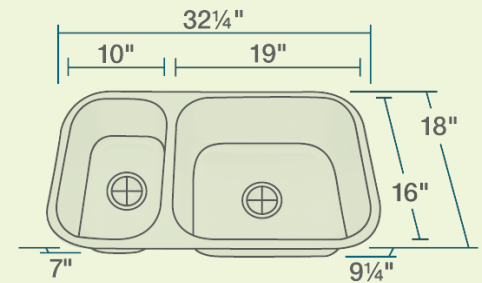

# 3218BR Offset Double Bowl Undermount Sink

- 32 1/4" x 18" x 9 1/4"
- 16- or 18-Gauge Steel Available
- Certified High-Quality 304 Stainless Steel
- Brushed Satin Finish
- Center Drain
- Thick Sound Dampener Rubber Pad
- Fully Insulated
- One-Piece Construction
- Limited Lifetime Warranty

## Features

Undermount Installation 	33" Minimum Cabinet Size 	16 or 18 Gauge Available 	Cold-Rolled Stainless Steel 	Brushed-Satin Finish 	Center Drain 3 1/2" 
Sound Dampening 	Fully Insulated 	Cutout Template 	Hardware Included 	Limited Lifetime Warranty 	Two Bowls, Offset 