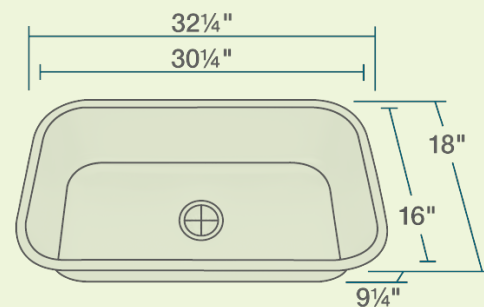

3218C Single Bowl Undermount Sink

Stainless Steel

Stainless Steel is the most popular choice for today's kitchens due to its clean look and durability. The beautiful brushed satin finish helps to hide small scratches that may occur over the lifetime of the sink. Our Stainless Steel sinks are made from high quality 14, 16, 18 or 20 gauge steel. Most models are made of one piece construction that ensures the sturdiest kitchen sink you will find. Our sinks are made from 300-series stainless steel and are guaranteed not to rust or stain. Each sink is fully insulated and has a sound dampening pad. Our stainless steel sinks are backed by a limited lifetime warranty.

- 32 1/4" x 18" x 9 1/4"
- 16- or 18-Gauge Steel Available
- Certified High-Quality 304 Stainless Steel
- Brushed Satin Finish
- Center Drain
- Thick Sound Dampener Rubber Pad
- Fully Insulated
- One-Piece Construction
- Limited Lifetime Warranty

Accessories

*Accessories not included

16g UPC: 841412137324

18g UPC: 817299014805

Features

<p>Undermount Installation</p>	<p>33" Minimum Cabinet Size</p>	<p>16 or 18 Gauge Available</p>	<p>Cold-Rolled Stainless Steel</p>	<p>Brushed-Satin Finish</p>	<p>Center Drain 3 1/2"</p>
<p>Sound Dampening</p>	<p>Fully Insulated</p>	<p>Cutout Template</p>	<p>Hardware Included</p>	<p>Limited Lifetime Warranty</p>	<p>One Bowl</p>