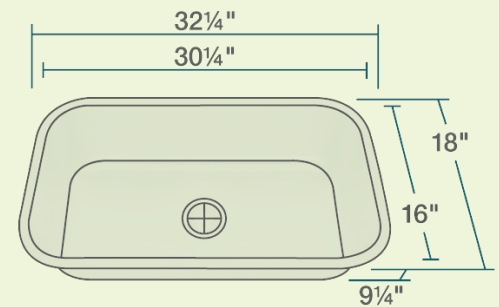

3218C Single Bowl Undermount Sink

Stainless Steel

Stainless Steel is the most popular choice for today's kitchens due to its clean look and durability. The beautiful brushed satin finish helps to hide small scratches that may occur over the lifetime of the sink. Our Stainless Steel sinks are made from high quality 14, 16, 18 or 20 gauge steel. Most models are made of one piece construction that ensures the sturdiest kitchen sink you will find. Our sinks are made from 300-series stainless steel and are guaranteed not to rust or stain. Each sink is fully insulated and has a sound dampening pad. Our stainless steel sinks are backed by a limited lifetime warranty.

- 32 1/4" x 18" x 9 1/4"
- 16- or 18-Gauge Steel Available
- Certified High-Quality 304 Stainless Steel
- Brushed Satin Finish
- Center Drain
- Thick Sound Dampener Rubber Pad
- Fully Insulated
- One-Piece Construction
- Limited Lifetime Warranty

Accessories

*Accessories not included

16g UPC: 841412137324
18g UPC: 817299014805

Features

<p>Undermount Installation</p>	<p>33" Minimum Cabinet Size</p>	<p>16 or 18 Gauge Available</p>	<p>Cold-Rolled Stainless Steel</p>	<p>Brushed-Satin Finish</p>	<p>Center Drain 3 1/2"</p>
<p>Sound Dampening</p>	<p>Fully Insulated</p>	<p>Cutout Template</p>	<p>Hardware Included</p>	<p>Limited Lifetime Warranty</p>	<p>One Bowl</p>