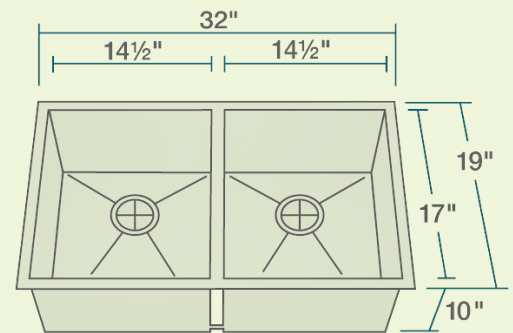

- 32" x 19" x 10"
- 16-Gauge Steel
- Certified High-Quality 304 Stainless Steel
- Brushed Satin Finish
- Offset Drain
- Thick Sound Dampener Rubber Pad
- Fully Insulated
- Cardboard Cutout Template Included
- Installation Hardware Included
- cUPC Certified (Uniform Plumbing Code)
- Limited Lifetime Warranty

Accessories

*Accessories not included

UPC: 817299011972

Features

<p>Undermount Installation</p>	<p>33" Minimum Cabinet Size</p>	<p>16 Gauge</p>	<p>Cold-Rolled Stainless Steel</p>	<p>Brushed-Satin Finish</p>	<p>Offset Drain 3 1/2"</p>
<p>Sound Dampening</p>	<p>Fully Insulated</p>	<p>Cutout Template</p>	<p>Hardware Included</p>	<p>cUPC Certified</p>	<p>Limited Lifetime Warranty</p>