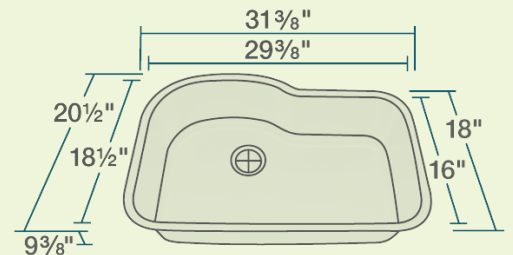

346 Offset Single Bowl Sink

Stainless Steel

Stainless Steel is the most popular choice for today's kitchens due to its clean look and durability. The beautiful brushed satin finish helps to hide small scratches that may occur over the lifetime of the sink. Our Stainless Steel sinks are made from high quality 14, 16, 18 or 20 gauge steel. Most models are made of one piece construction that ensures the sturdiest kitchen sink you will find. Our sinks are made from 300-series stainless steel and are guaranteed not to rust or stain. Each sink is fully insulated and has a sound dampening pad. Our stainless steel sinks are backed by a limited lifetime warranty.

- 31 3/8" x 20 1/2" x 9 3/8"
- 16- or 18-Gauge Steel Available
- Certified High-Quality 304 Stainless Steel
- Brushed Satin Finish
- Offset Drain
- Thick Sound Dampener Rubber Pad
- Fully Insulated
- Cardboard Cutout Template Included
- Installation Hardware Included
- Limited Lifetime Warranty

Accessories

*Accessories not included

16g UPC: 817299011811
 18g UPC: 817299011828

Features

Undermount Installation 	33" Minimum Cabinet Size 	16 or 18 Gauge Available 	Cold-Rolled Stainless Steel 	Brushed-Satin Finish 	Offset Drain 3 1/2"
Sound Dampening 	Fully Insulated 	Cutout Template 	Hardware Included 	Limited Lifetime Warranty 	One Bowl