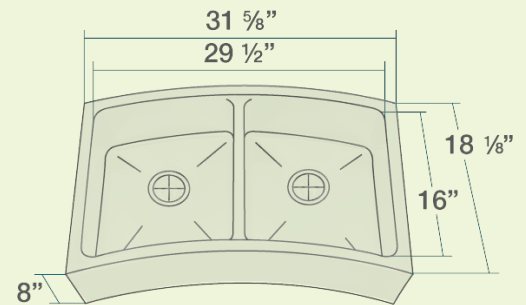

- 31 5/8" x 18 1/8" x 8"
- Farmhouse-Style/Apron Sink Installation
- 16-Gauge Steel
- Certified High-Quality 304 Stainless Steel
- Brushed Satin Finish
- Offset Drain
- Thick Sound Dampener Rubber Pad
- Fully Insulated
- Limited Lifetime Warranty

Accessories

*Accessories not included

UPC: 817299011965

Features

Apron Installation 	36" Minimum Cabinet Size 	16 Gauge 	Cold-Rolled Stainless Steel 	Brushed-Satin Finish 	Offset Drain 3 1/2"
Sound Dampening 	Fully Insulated 	Limited Lifetime Warranty 	Two Bowls, Equal 		