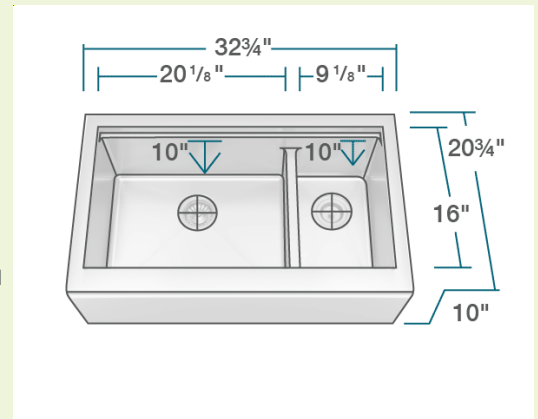

# 407L-LEDGE Offset Double Bowl Apron Workstation Sink

- 32 3/4" x 20 3/4" x 10"
- Farmhouse-Style/Apron Sink Installation
- 18-Gauge Steel
- Certified High-Quality 304 Stainless Steel
- Offset Drain
- Thick Sound Dampener Rubber Pad
- Fully Insulated
- Cardboard Cutout Template Included
- Limited Lifetime Warranty
- Includes Tigerwood Cutting Board and Stainless Steel Rolling Grid

## Features

Apron Installation 	36" Minimum Cabinet Size 	18 Gauge 	Cold-Rolled Stainless Steel 	Offset Drain 3 1/2" 	Sound Dampening 
Fully Insulated 	Cutout Template 	Limited Lifetime Warranty 	Two Bowls, Offset 		