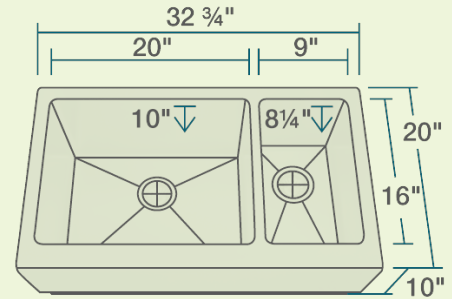

32 3/4" x 20" x 10"  
 Farmhouse-Style/Apron Sink Installation  
 16- or 18-Gauge Steel Available  
 Certified High-Quality 304 Stainless Steel  
 Offset Drain  
 Thick Sound Dampener Rubber Pad  
 Fully Insulated  
 Cardboard Cutout Template Included  
 Limited Lifetime Warranty

## Features

Apron Installation 	36" Minimum Cabinet Size 	16 or 18 Gauge Available 	Cold-Rolled Stainless Steel 	Offset Drain 3 1/2" 	Sound Dampening 
Fully Insulated 	Cutout Template 	Limited Lifetime Warranty 	Two Bowls, Offset 		