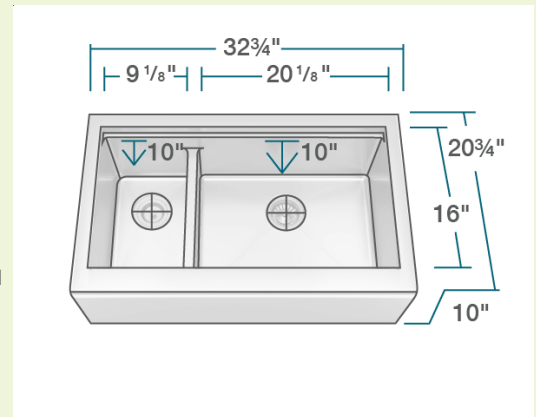

407R-LEDGE Offset Double Bowl Apron Workstation Sink

Stainless Steel

Stainless Steel is the most popular choice for today's kitchens due to its clean look and durability. The beautiful brushed satin finish helps to hide small scratches that may occur over the lifetime of the sink. Our Stainless Steel sinks are made from high quality 14, 16, 18 or 20 gauge steel. Most models are made of one piece construction that ensures the sturdiest kitchen sink you will find. Our sinks are made from 300-series stainless steel and are guaranteed not to rust or stain. Each sink is fully insulated and has a sound dampening pad. Our stainless steel sinks are backed by a limited lifetime warranty.

- 32 3/4" x 20 3/4" x 10"
- Farmhouse-Style/Apron Sink Installation
- 18-Gauge Steel
- Certified High-Quality 304 Stainless Steel
- Offset Drain
- Thick Sound Dampener Rubber Pad
- Fully Insulated
- Cardboard Cutout Template Included
- Limited Lifetime Warranty
- Includes Tigerwood Cutting Board and Stainless Steel Rolling Grid

Accessories

*Accessories not included

UPC: 841412153867

Features

Apron Installation 	36" Minimum Cabinet Size 	18 Gauge 	Offset Drain 3 1/2" 	Sound Dampening 	Fully Insulated
Cutout Template 	Limited Lifetime Warranty 	Two Bowls, Offset 			