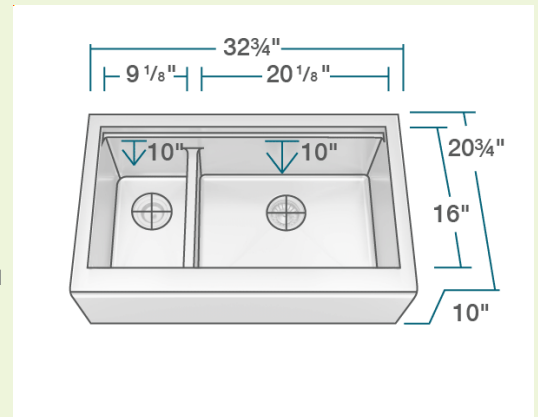

407R-LEDGE Offset Double Bowl Apron Workstation Sink

Stainless Steel

Stainless Steel is the most popular choice for today's kitchens due to its clean look and durability. The beautiful brushed satin finish helps to hide small scratches that may occur over the lifetime of the sink. Our Stainless Steel sinks are made from high quality 14, 16, 18 or 20 gauge steel. Most models are made of one piece construction that ensures the sturdiest kitchen sink you will find. Our sinks are made from 300-series stainless steel and are guaranteed not to rust or stain. Each sink is fully insulated and has a sound dampening pad. Our stainless steel sinks are backed by a limited lifetime warranty.

- 32 3/4" x 20 3/4" x 10"
- Farmhouse-Style/Apron Sink Installation
- 18-Gauge Steel
- Certified High-Quality 304 Stainless Steel
- Offset Drain
- Thick Sound Dampener Rubber Pad
- Fully Insulated
- Cardboard Cutout Template Included
- Limited Lifetime Warranty
- Includes Tigerwood Cutting Board and Stainless Steel Rolling Grid

Accessories

*Accessories not included

UPC: 841412153867

Features

Apron Installation 	36" Minimum Cabinet Size 	18 Gauge 	Offset Drain 3 1/2" 	Sound Dampening 	Fully Insulated
Cutout Template 	Limited Lifetime Warranty 	Two Bowls, Offset 			