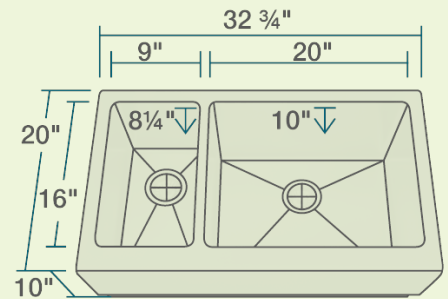

- 32 3/4" x 20" x 10"
- Farmhouse-Style/Apron Sink Installation
- 16- or 18-Gauge Steel Available
- Certified High-Quality 304 Stainless Steel
- Offset Drain
- Thick Sound Dampener Rubber Pad
- Fully Insulated
- Cardboard Cutout Template Included
- Limited Lifetime Warranty

## Features

Apron Installation 	36" Minimum Cabinet Size 	16 or 18 Gauge Available 	Cold-Rolled Stainless Steel 	Offset Drain 3 1/2" 	Sound Dampening 
Fully Insulated 	Cutout Template 	Limited Lifetime Warranty 	Two Bowls, Offset 		