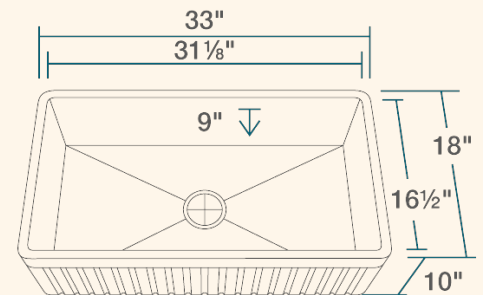

33" x 18" x 10"
 Farmhouse-Style/Apron Sink Installation
 All-Natural Materials - Eco-Friendly and Recyclable
 1" Thick Bowl
 Center Drain
 Stain Resistant
 Scratch Resistant
 Limited Lifetime Warranty
 Fits Standard 3 1/2" Drain

Accessories

*Accessories not included

UPC: 841412149853

Features

Apron Installation 	36" Minimum Cabinet Size 	All-Natural Materials 	1" Thick 	Reverse Available 	Center Drain 3 1/2"
Stain Resistant 	Scratch Resistant 	Limited Lifetime Warranty 	One Bowl 		