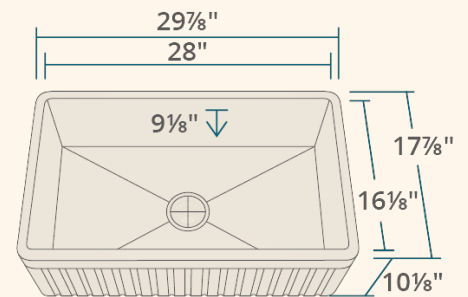

# 412 Single Bowl Sink

29 7/8" x 17 7/8" x 10 1/8"  
 Farmhouse-Style/Apron Sink Installation  
 All-Natural Materials - Eco-Friendly and Recyclable  
 1" Thick Bowl  
 Center Drain  
 Stain Resistant  
 Scratch Resistant  
 Limited Lifetime Warranty  
 Fits Standard 3 1/2" Drain

## Features

Apron Installation 	33" Minimum Cabinet Size 	All-Natural Materials 	1" Thick 	Reverse Available 	Center Drain 3 1/2" 
Stain Resistant 	Scratch Resistant 	Limited Lifetime Warranty 	One Bowl 		