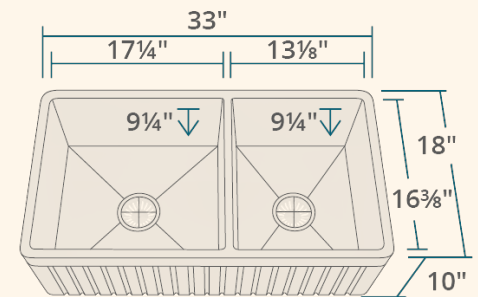

33" x 18" x 10"
 Farmhouse-Style/Apron Sink Installation
 All-Natural Materials - Eco-Friendly and Recyclable
 1" Thick Bowl
 Center Drain
 Stain Resistant
 Scratch Resistant
 Limited Lifetime Warranty
 Fits Standard 3 1/2" Drain

Accessories

*Accessories not included

UPC: 841412149839

Features

Apron Installation 	36" Minimum Cabinet Size 	All-Natural Materials 	1" Thick 	Reverse Available 	Center Drain 3 1/2"
Stain Resistant 	Scratch Resistant 	Limited Lifetime Warranty 	Two Bowls, Offset 		