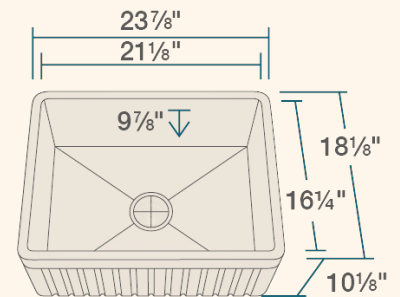

# 414 Single Bowl Sink

23 7/8" x 18 1/8" x 10 1/8"  
 Farmhouse-Style/Apron Sink Installation  
 All-Natural Materials - Eco-Friendly and Recyclable  
 1" Thick Bowl  
 Center Drain  
 Stain Resistant  
 Scratch Resistant  
 Limited Lifetime Warranty  
 Fits Standard 3 1/2" Drain