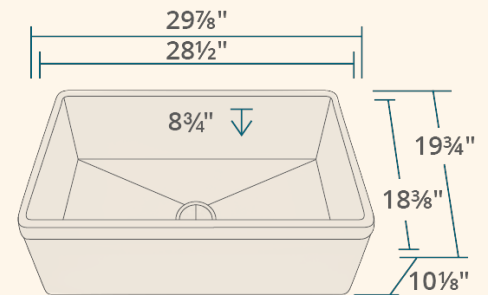

29 7/8" x 19 3/4" x 10 1/8"
 Farmhouse-Style/Apron Sink Installation
 All-Natural Materials - Eco-Friendly and Recyclable
 Center Drain
 Stain Resistant
 Scratch Resistant
 Limited Lifetime Warranty
 Fits Standard 3 1/2" Drain

Accessories

*Accessories not included

UPC: 841412151504

Features

Apron Installation 	33" Minimum Cabinet Size 	All-Natural Materials 	Reverse Available 	Center Drain 3 1/2" 	Stain Resistant
Scratch Resistant 	Limited Lifetime Warranty 	One Bowl 			