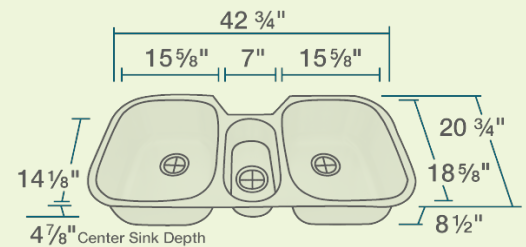

4521 Triple Bowl

Stainless Steel

Stainless Steel is the most popular choice for today's kitchens due to its clean look and durability. The beautiful brushed satin finish helps to hide small scratches that may occur over the lifetime of the sink. Our Stainless Steel sinks are made from high quality 14, 16, 18 or 20 gauge steel. Most models are made of one piece construction that ensures the sturdiest kitchen sink you will find. Our sinks are made from 300-series stainless steel and are guaranteed not to rust or stain. Each sink is fully insulated and has a sound dampening pad. Our stainless steel sinks are backed by a limited lifetime warranty.

42 3/4" x 20 3/4" x 8 1/2"
 16- or 18-Gauge Steel Available
 Certified High-Quality 304 Stainless Steel
 Brushed Satin Finish
 Offset Drain
 Thick Sound Dampener Rubber Pad
 Fully Insulated
 Cardboard Cutout Template Included
 Installation Hardware Included
 Limited Lifetime Warranty

Accessories

*Accessories not included

16g UPC: 819084018531
 18g UPC: 819084018548

Features

Undermount Installation 	45" Minimum Cabinet Size 	16 or 18 Gauge Available 	Cold-Rolled Stainless Steel 	Brushed-Satin Finish 	Offset Drain 3 1/2"
Sound Dampening 	Fully Insulated 	Cutout Template 	Hardware Included 	Limited Lifetime Warranty 	Three Bowls