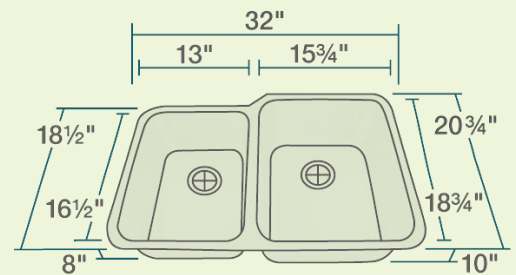

513R Offset Double Bowl Kitchen Sink

Stainless Steel

Stainless Steel is the most popular choice for today's kitchens due to its clean look and durability. The beautiful brushed satin finish helps to hide small scratches that may occur over the lifetime of the sink. Our Stainless Steel sinks are made from high quality 14, 16, 18 or 20 gauge steel. Most models are made of one piece construction that ensures the sturdiest kitchen sink you will find. Our sinks are made from 300-series stainless steel and are guaranteed not to rust or stain. Each sink is fully insulated and has a sound dampening pad. Our stainless steel sinks are backed by a limited lifetime warranty.

- 32" x 20 3/4" x 10"
- 16-Gauge Steel
- Certified High-Quality 304 Stainless Steel
- Brushed Satin Finish
- Offset Drain
- Thick Sound Dampener Rubber Pad
- Fully Insulated
- Cardboard Cutout Template Included
- Installation Hardware Included
- Limited Lifetime Warranty

Accessories

*Accessories not included

UPC: 817299011590

Features

Undermount Installation 	33" Minimum Cabinet Size 	16 Gauge 	Cold-Rolled Stainless Steel 	Brushed-Satin Finish 	Offset Drain 3 1/2"
Sound Dampening 	Fully Insulated 	Cutout Template 	Hardware Included 	cUPC Certified 	Limited Lifetime Warranty