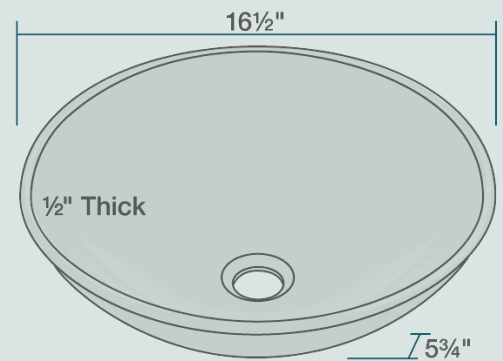

16 1/2" x 16 1/2" x 5 3/4"
 Tempered Glass
 Limited Lifetime Warranty
 Dark-Colored Glass Throughout

Accessories

*Accessories not included

Available Colors

Features

Vessel Installation	18" Minimum Cabinet Size	1/2" Thick	Tempered Glass	Multiple Colors Available	Limited Lifetime Warranty
One Bowl					