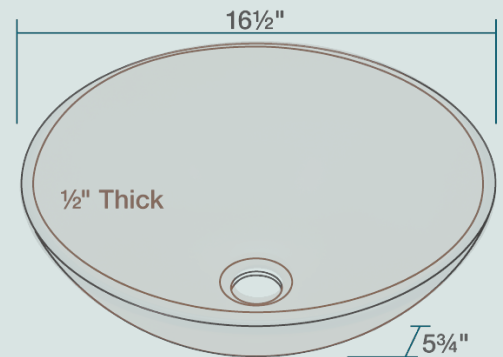

16 1/2" x 16 1/2" x 5 3/4"  
 Tempered Glass  
 Lifetime Warranty  
 Coral-Colored Glass Throughout

## Features

<p>Vessel Installation</p>	<p>18" Minimum Cabinet Size</p>	<p>1/2" Thick</p>	<p>Tempered Glass</p>	<p>Multiple Colors Available</p>	<p>Limited Lifetime Warranty</p>

UPC: 817299010043