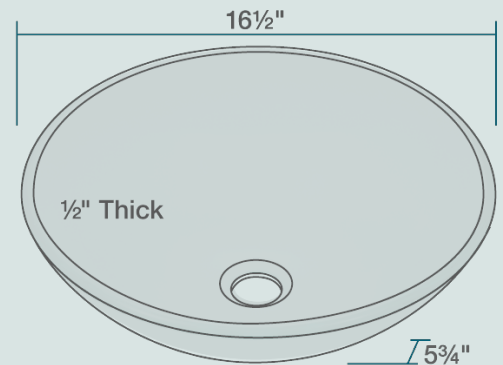

# 601-CRYSTAL Vessel Sink

16 1/2" x 16 1/2" x 5 3/4"  
 Tempered Glass  
 Limited Lifetime Warranty  
 Crystal-Clear Glass Throughout

## Features

| Vessel Installation | 18" Minimum Cabinet Size | 1/2" Thick | Tempered Glass | Multiple Colors Available | Limited Lifetime Warranty |
|---------------------|--------------------------|------------|----------------|---------------------------|---------------------------|
|                     |                          |            |                |                           |                           |
| One Bowl            |                          |            |                |                           |                           |
|                     |                          |            |                |                           |                           |