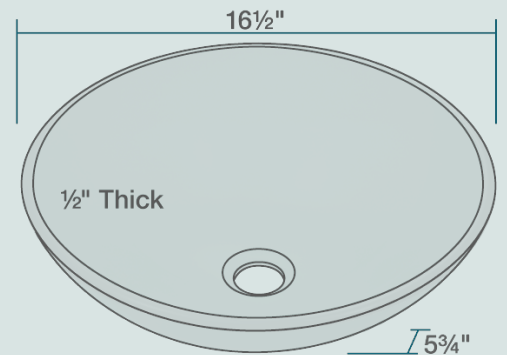

16 1/2" x 16 1/2" x 5 3/4"  
 Tempered Glass  
 Limited Lifetime Warranty  
 Emerald-Colored Glass Throughout

## Features

Vessel Installation	18" Minimum Cabinet Size	1/2" Thick	Tempered Glass	Multiple Colors Available	Limited Lifetime Warranty
One Bowl					

UPC: 817299010036