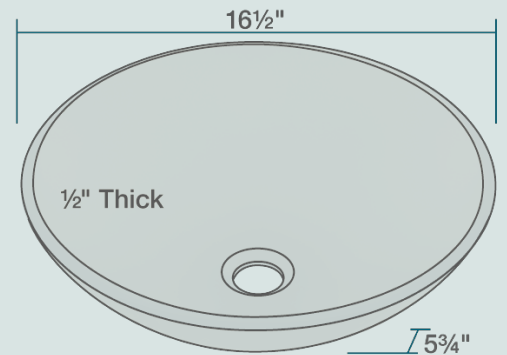

16 1/2" x 16 1/2" x 5 3/4"
 Tempered Glass
 Limited Lifetime Warranty
 Taupe-Colored Glass Throughout

Accessories

*Accessories not included

Available Colors

Features

| Vessel Installation | 18" Minimum Cabinet Size | 1/2" Thick | Tempered Glass | Multiple Colors Available | Limited Lifetime Warranty |
|---------------------|--------------------------|------------|----------------|---------------------------|---------------------------|
| | | | | | |
| One Bowl | | | | | |
| | | | | | |