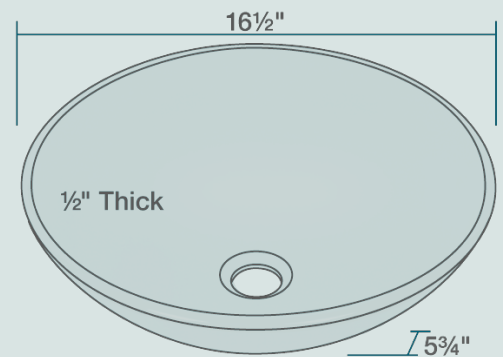

16 1/2" x 16 1/2" x 5 3/4"
 Tempered Glass
 Limited Lifetime Warranty
 Turquoise-Colored Glass Throughout

Accessories

*Accessories not included

Available Colors

Features

Vessel Installation	18" Minimum Cabinet Size	1/2" Thick	Tempered Glass	Multiple Colors Available	Limited Lifetime Warranty
One Bowl					