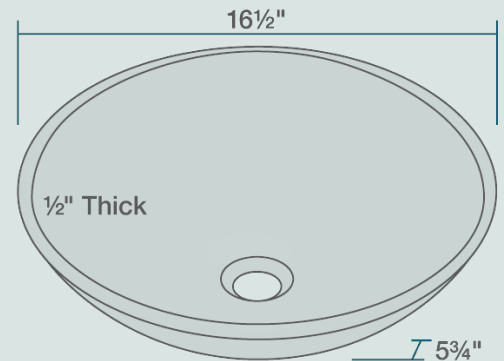

## 602 Frosted Vessel Sink

16 1/2" x 16 1/2" x 5 3/4"  
 Tempered Glass  
 Limited Lifetime Warranty  
 Frosted Glass

### Features

Vessel Installation	18" Minimum Cabinet Size	1/2" Thick	Tempered Glass	Limited Lifetime Warranty	One Bowl