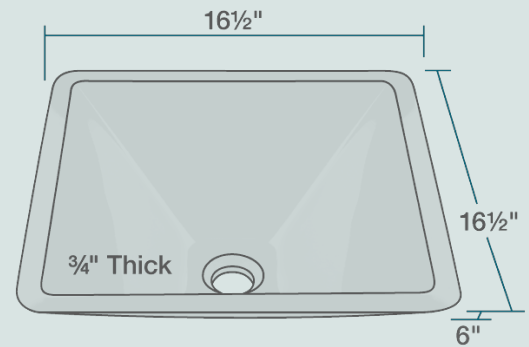

16 1/2" x 16 1/2" x 6"
 Tempered Glass
 Limited Lifetime Warranty
 Dark-Colored Glass Throughout

Accessories

*Accessories not included

Available Colors

Features

Vessel Installation	18" Minimum Cabinet Size	3/4" Thick	Tempered Glass	Multiple Colors Available	Limited Lifetime Warranty
One Bowl					