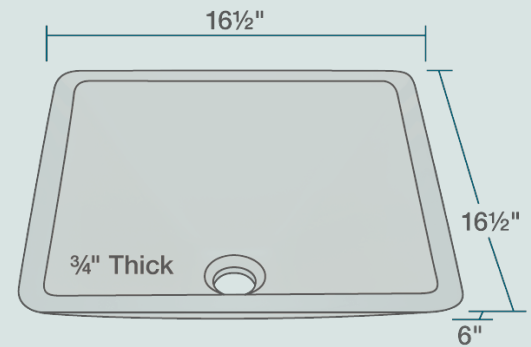

16 1/2" x 16 1/2" x 6"  
 3/4" Thick Bowl  
 Tempered Glass  
 Lifetime Warranty  
 Coral-Colored Glass Throughout

## Features

<p>Vessel Installation</p>	<p>18" Minimum Cabinet Size</p>	<p>3/4" Thick</p>	<p>Tempered Glass</p>	<p>Multiple Colors Available</p>	<p>Limited Lifetime Warranty</p>

UPC: 817299010111