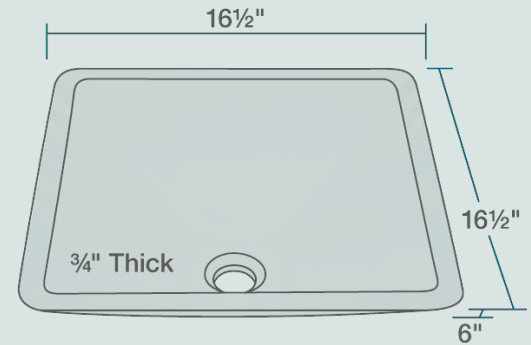

16 1/2" x 16 1/2" x 6"
 Tempered Glass
 Limited Lifetime Warranty
 Crystal-Clear Glass Throughout

Accessories

*Accessories not included

Available Colors

Features

Vessel Installation	18" Minimum Cabinet Size	3/4" Thick	Tempered Glass	Multiple Colors Available	Limited Lifetime Warranty
One Bowl					