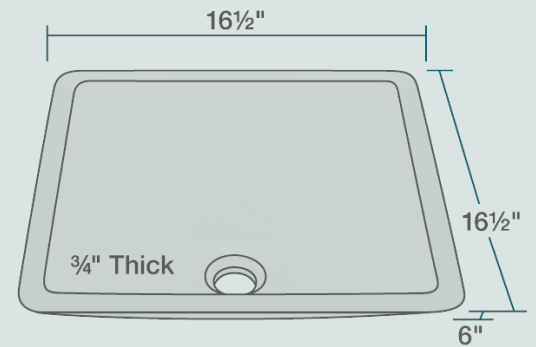

16 1/2" x 16 1/2" x 6"  
 Tempered Glass  
 Limited Lifetime Warranty  
 Taupe-Colored Glass Throughout

## Features

Vessel Installation	18" Minimum Cabinet Size	3/4" Thick	Tempered Glass	Multiple Colors Available	Limited Lifetime Warranty
One Bowl					

UPC: 817299010128