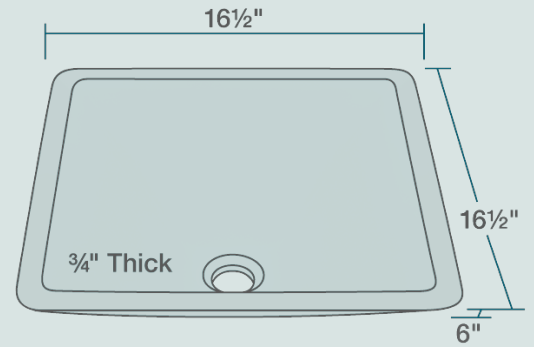

16 1/2" x 16 1/2" x 6"  
 Tempered Glass  
 Limited Lifetime Warranty  
 Turquoise-Colored Glass Throughout

## Features

Vessel Installation	18" Minimum Cabinet Size	3/4" Thick	Tempered Glass	Multiple Colors Available	Limited Lifetime Warranty
One Bowl					

UPC: 817299010098