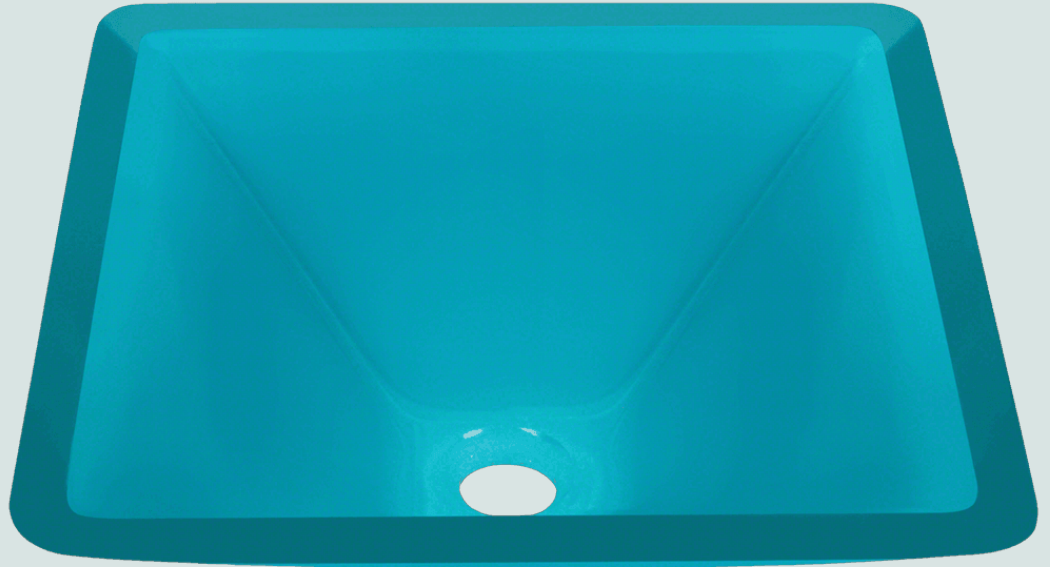

# 603-TURQUOISE Colored Vessel Sink

16 1/2" x 16 1/2" x 6"  
 Tempered Glass  
 Limited Lifetime Warranty  
 Turquoise-Colored Glass Throughout

## Features

Vessel Installation	18" Minimum Cabinet Size	3/4" Thick	Tempered Glass	Multiple Colors Available	Limited Lifetime Warranty
One Bowl					

UPC: 817299010098