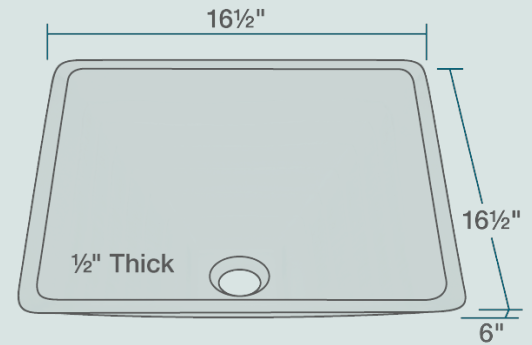

16 1/2" x 16 1/2" x 6"
Tempered Glass
Limited Lifetime Warranty

Accessories

*Accessories not included

UPC: 817299010142

Features

Vessel Installation	18" Minimum Cabinet Size	1/2" Thick	Tempered Glass	Limited Lifetime Warranty	One Bowl