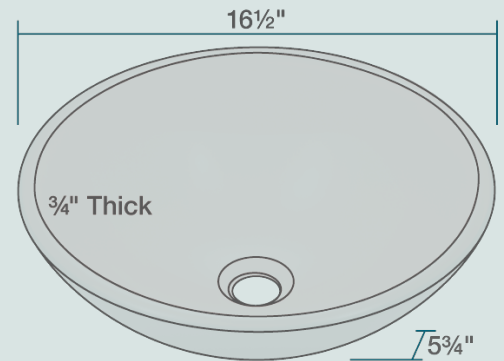

# 606 Double Layer Vessel Sink

16 1/2" x 16 1/2" x 5 3/4"  
Tempered Glass  
Limited Lifetime Warranty  
Double-Layer Colored Glass

## Features

Vessel Installation	18" Minimum Cabinet Size	3/4" Thick	Tempered Glass	Limited Lifetime Warranty	One Bowl