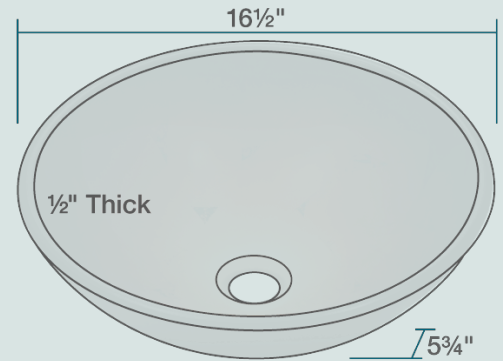

16 1/2" x 16 1/2" x 5 3/4"
 Tempered Glass
 Limited Lifetime Warranty
 Foil-Undertone Glass Sink

Accessories

*Accessories not included

UPC: 817299010173

Features

Vessel Installation	18" Minimum Cabinet Size	1/2" Thick	Tempered Glass	Limited Lifetime Warranty	One Bowl