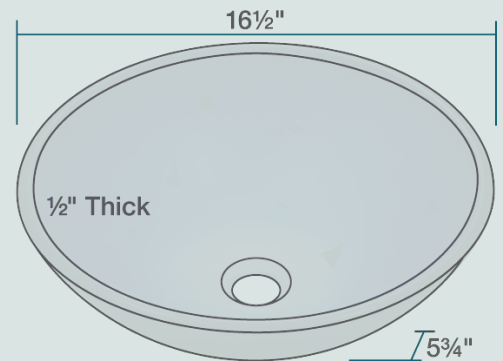

# 608 Foil Undertone Vessel Sink

16 1/2" x 16 1/2" x 5 3/4"  
 Tempered Glass  
 Limited Lifetime Warranty  
 Foil-Undertone Glass Sink

## Features

Vessel Installation	18" Minimum Cabinet Size	1/2" Thick	Tempered Glass	Limited Lifetime Warranty	One Bowl