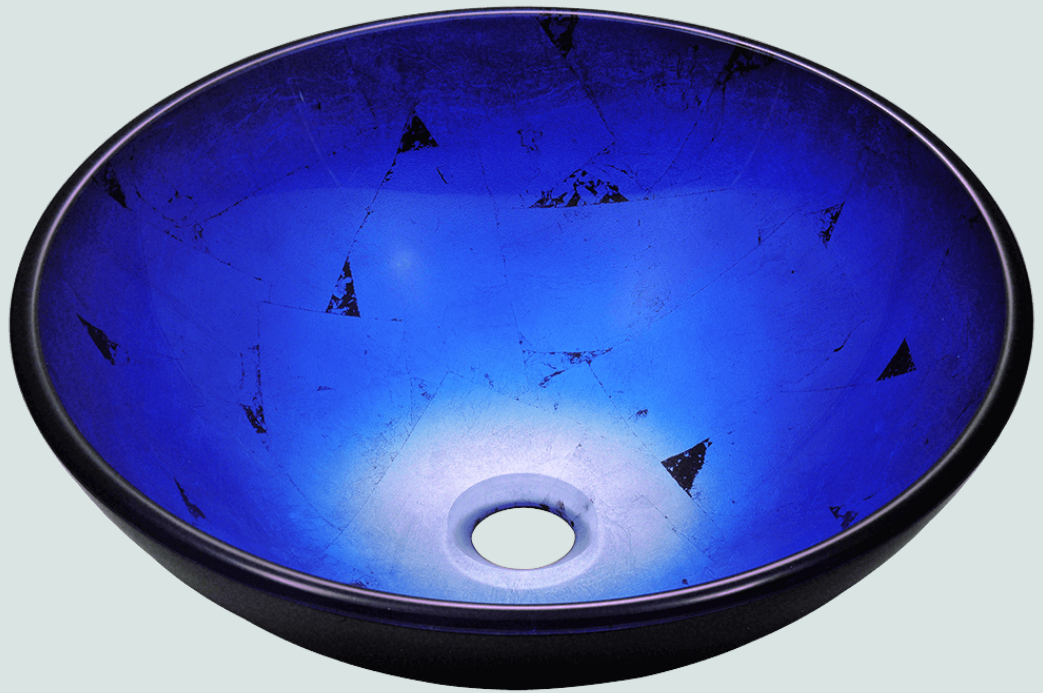

# 608 Foil Undertone Vessel Sink

16 1/2" x 16 1/2" x 5 3/4"  
 Tempered Glass  
 Limited Lifetime Warranty  
 Foil-Undertone Glass Sink