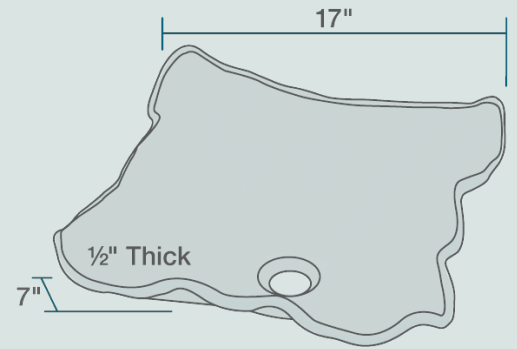

17" x 17" x 7"
 Tempered Glass
 Limited Lifetime Warranty
 Frosted Glass

Accessories

*Accessories not included

UPC: 817299010203

Features

| Vessel Installation | 18" Minimum Cabinet Size | 1/2" Thick | Tempered Glass | Limited Lifetime Warranty | One Bowl |
|---------------------|--------------------------|------------|----------------|---------------------------|----------|
| | | | | | |
| | | | | | |