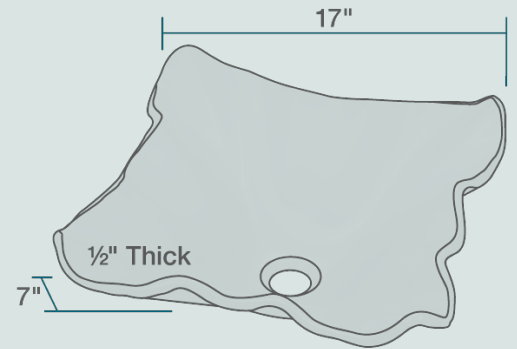

17" x 17" x 7"
Tempered Glass
Limited Lifetime Warranty
Frosted Glass

Accessories

*Accessories not included

UPC: 817299010210

Features

Vessel Installation	18" Minimum Cabinet Size	1/2" Thick	Tempered Glass	Limited Lifetime Warranty	One Bowl