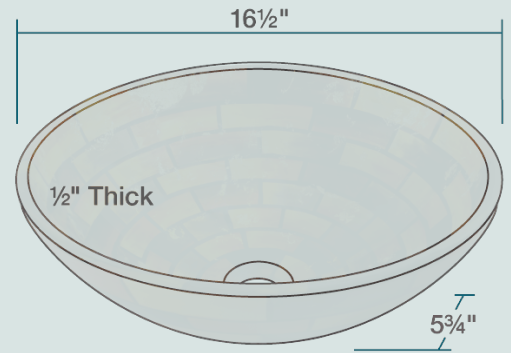

16 1/2" x 16 1/2" x 5 3/4"
 Tempered Glass
 Lifetime Warranty
 Stained-Glass Embossed Print

Accessories

*Accessories not included

UPC: 841412112536

Features

<p>Vessel Installation</p>	<p>18" Minimum Cabinet Size</p>	<p>1/2" Thick</p>	<p>Tempered Glass</p>	<p>Limited Lifetime Warranty</p>	