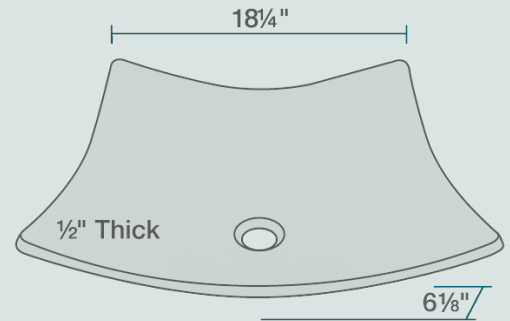

18 1/4" x 18 1/4" x 6 1/8"
Tempered Glass
Lifetime Warranty
Frosted Glass

Accessories

*Accessories not included

UPC: 817299010319

Features

<p>Vessel Installation</p>	<p>21" Minimum Cabinet Size</p>	<p>1/2" Thick</p>	<p>Tempered Glass</p>	<p>Limited Lifetime Warranty</p>	