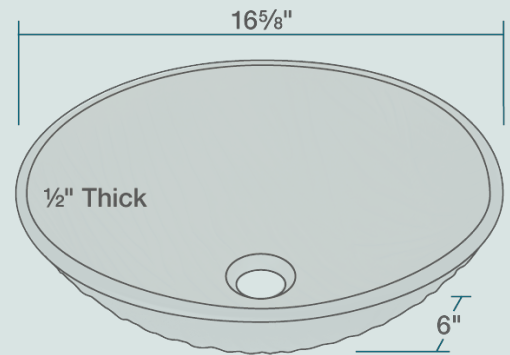

# 626 Beach Sand Vessel Bathroom Sink

16 5/8" x 16 5/8" x 6"  
 Tempered Glass  
 Limited Lifetime Warranty  
 Brown-Colored Texture

## Features

Vessel Installation	18" Minimum Cabinet Size	1/2" Thick	Tempered Glass	Limited Lifetime Warranty	One Bowl