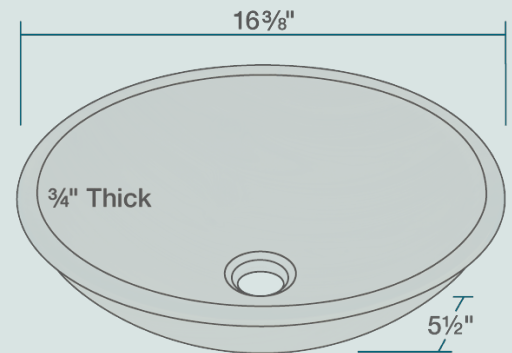

16 3/8" x 16 3/8" x 5 1/2"
 Tempered Glass
 Limited Lifetime Warranty
 Wood-Grain Embossed Glass

Accessories

*Accessories not included

UPC: 817299010371

Features

Vessel Installation	18" Minimum Cabinet Size	3/4" Thick	Tempered Glass	Limited Lifetime Warranty	One Bowl