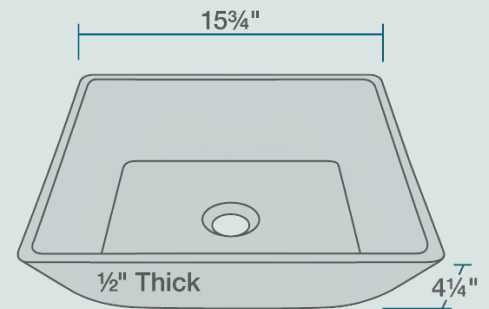

15 3/4" x 15 3/4" x 4 1/4"
 Vessel Installation
 Tempered Glass
 Limited Lifetime Warranty
 Dark-Colored Glass Throughout

Accessories

*Accessories not included

UPC: 817299010395

Features

Vessel Installation	18" Minimum Cabinet Size	1/2" Thick	Tempered Glass	Limited Lifetime Warranty	One Bowl